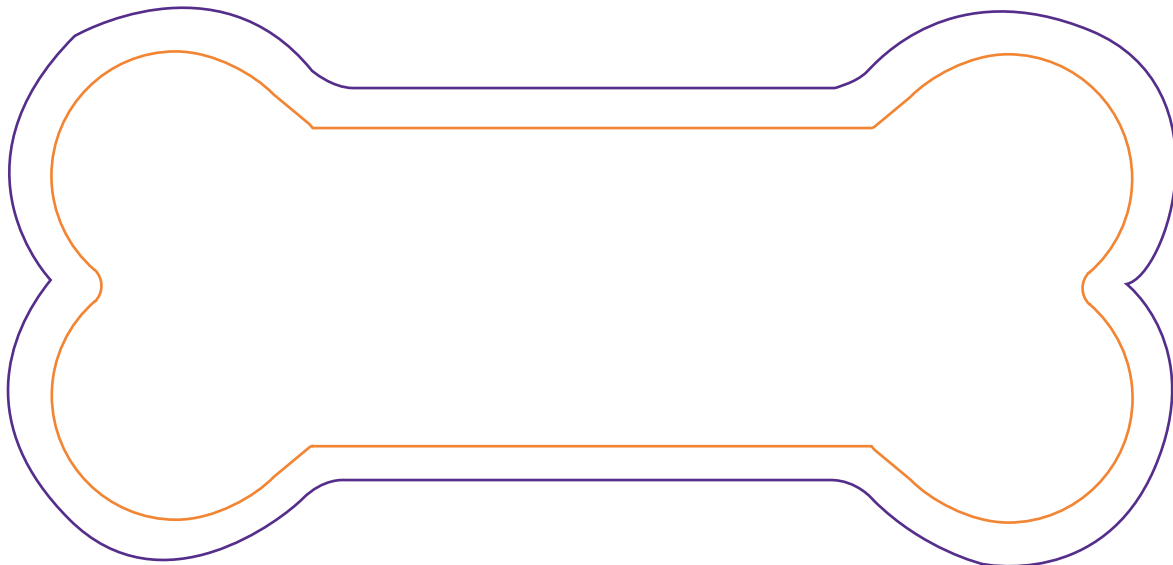

R575250
5.75" x 2.5"

Orange represents the cut line (Make sure all text is within orange mark)
Purple represents the bleed